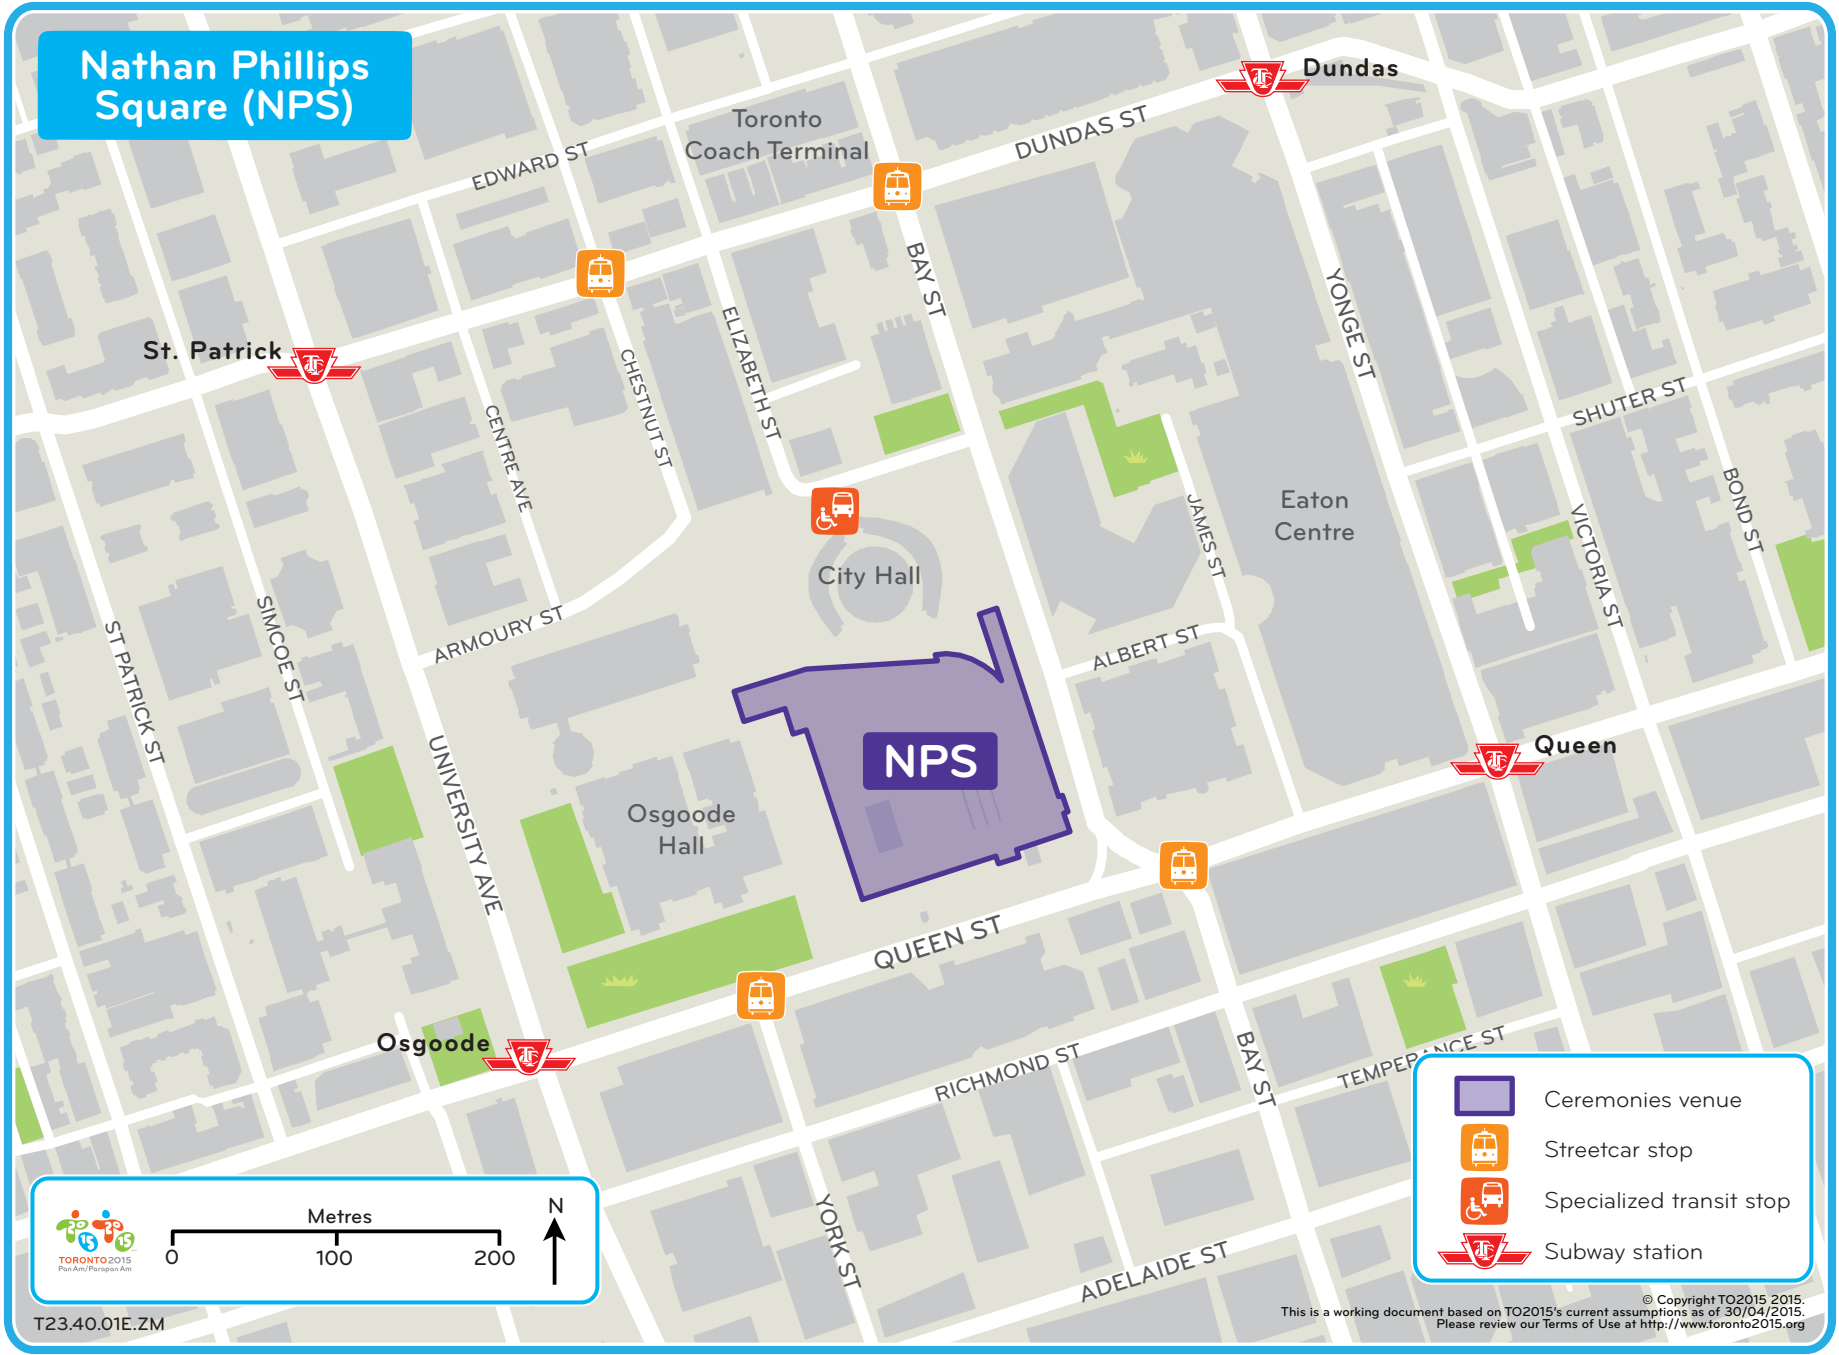

# Nathan Phillips Square (NPS)

-  Ceremonies venue
-  Streetcar stop
-  Specialized transit stop
-  Subway station

T23.40.01E.ZM

© Copyright TO2015 2015.  
 This is a working document based on TO2015's current assumptions as of 30/04/2015.  
 Please review our Terms of Use at <http://www.toronto2015.org>